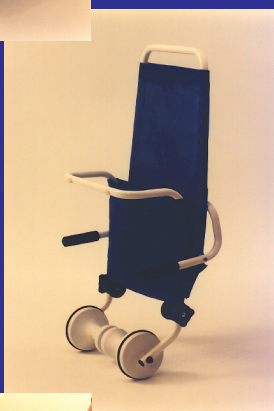

dunebuggy

The Beach Chair with Attitude

Features

- White powder-coated aluminum frame
- Durable nylon mesh fabric cover
- Frame and cover are both weather and salt resistant
- Durable contoured wheels with rubber treads
- Padded arm rests that swivel out of the way
- Convenient back pocket holds lotion, books, and other small items

Benefits

- Arrives fully assembled
- Lightweight - 7.5lbs.
- High back doubles as the cart handle
- Adjustable to several comfortable reclining positions
- Maximum carrying capacity 75lbs. - ten times its own weight!
- Conveniently folds down to store in car trunk, or on a boat
- Unique roller wheels will roll over any terrain, even soft sand, because they are contoured to allow sand to pass underneath the wheels rather than building up and slowing the chair down
- Rubber treads are connected to the wheels for rolling on pavement, and other hard surfaces